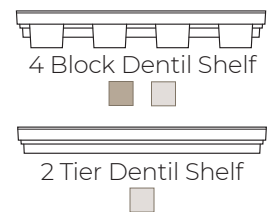

Rift Cut
Shaker Embossment

Satin Smooth
Shaker Embossment

FIBERGLASS DOORS

6'8" DOORS

8'0" DOORS

DENTIL SHELVES

Rift Cut Texture
Satin Smooth Texture

FLUSH GLAZED