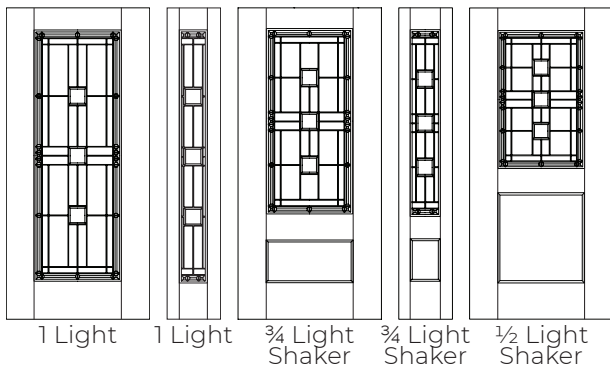

CLEAR LOW-E 366

DOOR OPTIONS

FIBERGLASS DOORS

FLUSH GLAZED STYLIZED

DOOR OPTIONS

DORIAN AVAILABLE IN MAY

See page 31 for close-up details.

MONTEREY