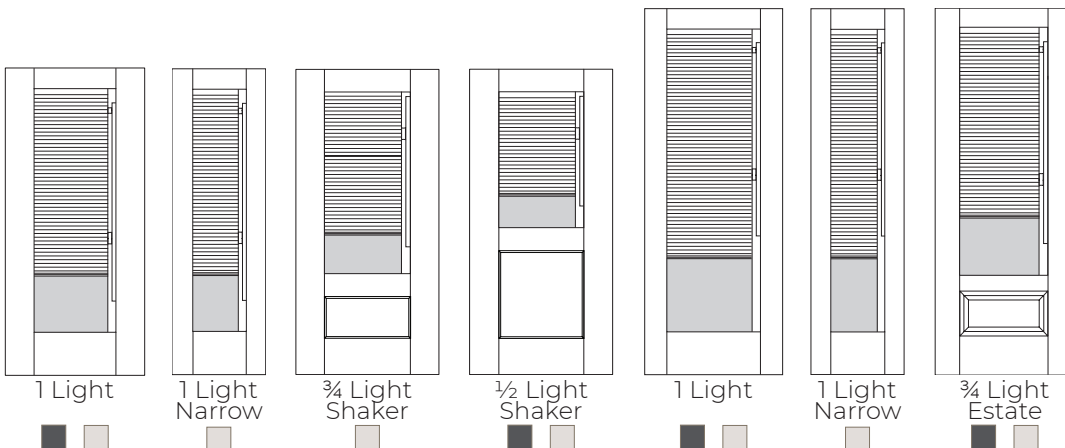

White Bar

Black Bar

6'8" DOORS

8'0" DOORS

Black 
White 

FIBERGLASS DOORS

All options available in both 5/8" and 7/8" Bar Width
Find more in the Product Guide 104-105

FLUSH GLAZED

BLINDS LOW-E 366

DOOR OPTIONS

White Blinds

Slate Gray Blinds

FIBERGLASS DOORS

SIMULATED DIVIDED LIGHT KITS

Add a modern touch with our wide bar kits or keep things traditional by choosing one of the many narrow-bar configurations. SDLs are sold separately. SDL narrow bar configurations shown are sold as cut to size kits. Wide bar SDLs are sold at 25" lengths for customers to cut to size, to desired length to match the door.