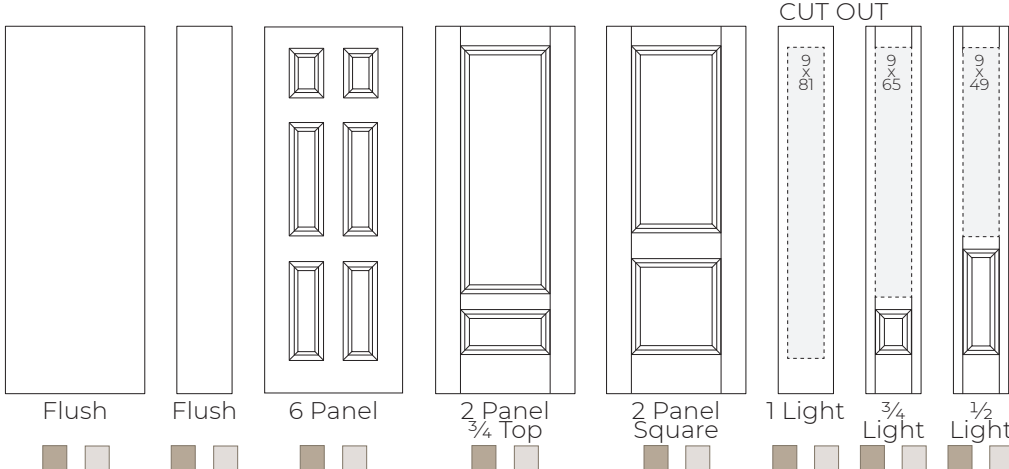

FIBERGLASS DOORS

Rift Cut
Edge Embossment

Satin Smooth
Edge Embossment

6'8" DOORS

7'0" DOORS

8'0" DOORS

Rift Cut Texture
 Satin Smooth Texture

SHAKER