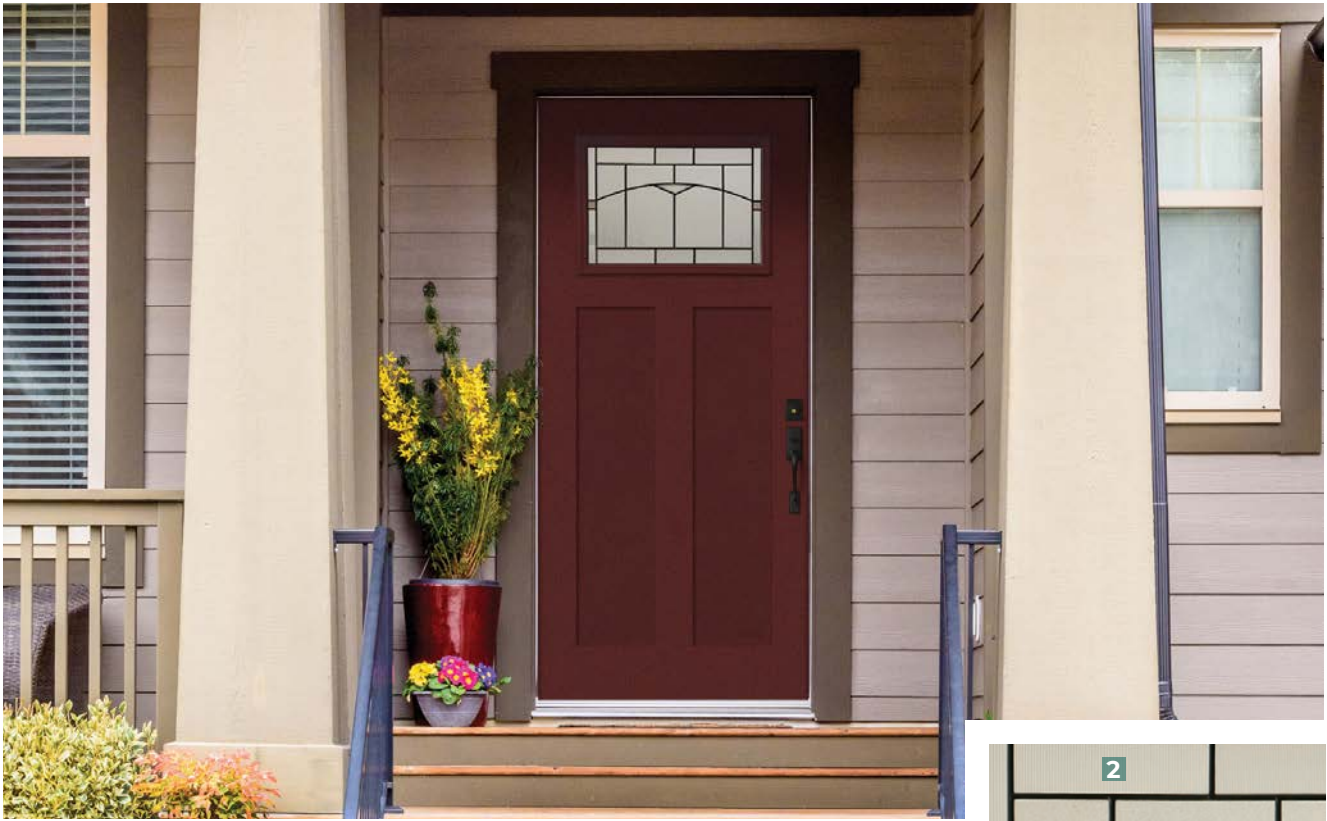

PRIVACY RATING