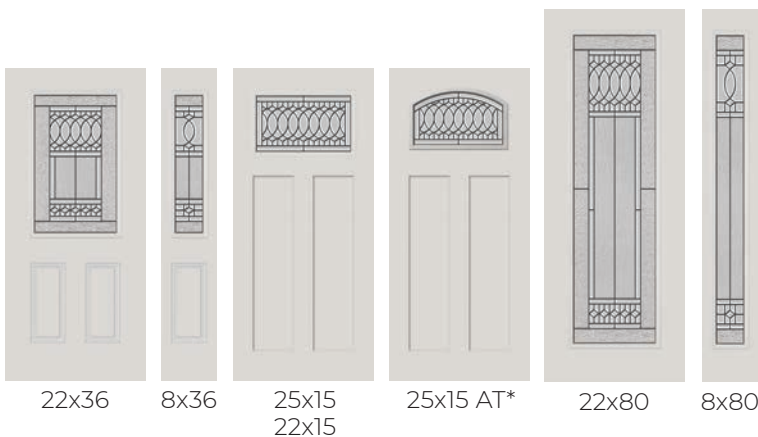

DOORGLASS DECORATIVE