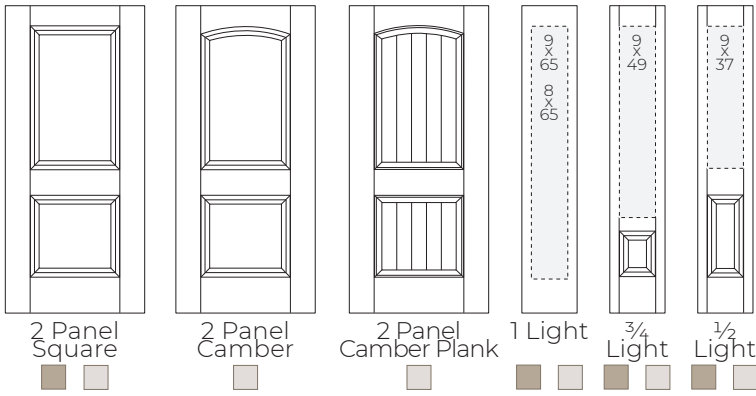

6'8" DOORS

7'0" DOORS