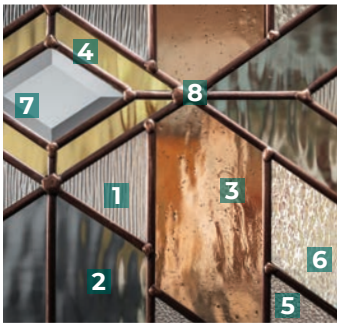

WATCH THE VIDEO
or visit canada.odl.com/mohave

MOHAVE

1. Streamed Glass
2. Gray Soft Wave Glass
3. Bronze Seedy Glass
4. Pale Amber Soft Wave Glass
5. Micro-Iced Granite Glass
6. Small Hammered Glass
7. Clear Bevels
8. Oil-Rubbed Bronze Caming

PRIVACY RATING