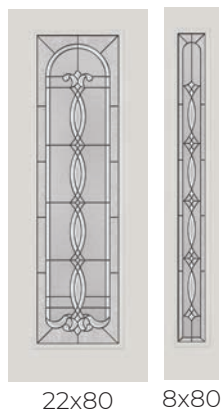

LAST CHANCE

ALTERNATIVE

TENDANCE 117

CROSSWALK 30

1. Clear Bevels
2. Eaton Glass
3. Granite Glass
4. Black Chrome Caming

LAST CHANCE DOORGLASS

These styles and sizes are available while supplies last

CELEBRATION EARTH LAST CHANCE