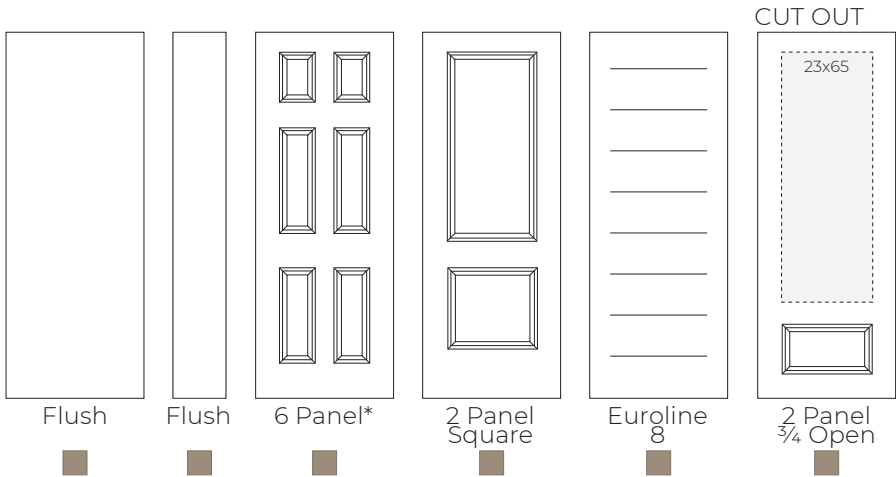

8'0" DOORS

Wood Edge
Fire Rated Options **F**

STEEL DOORS

* Standard Embossment only
Find more in the Product Guide 102-103