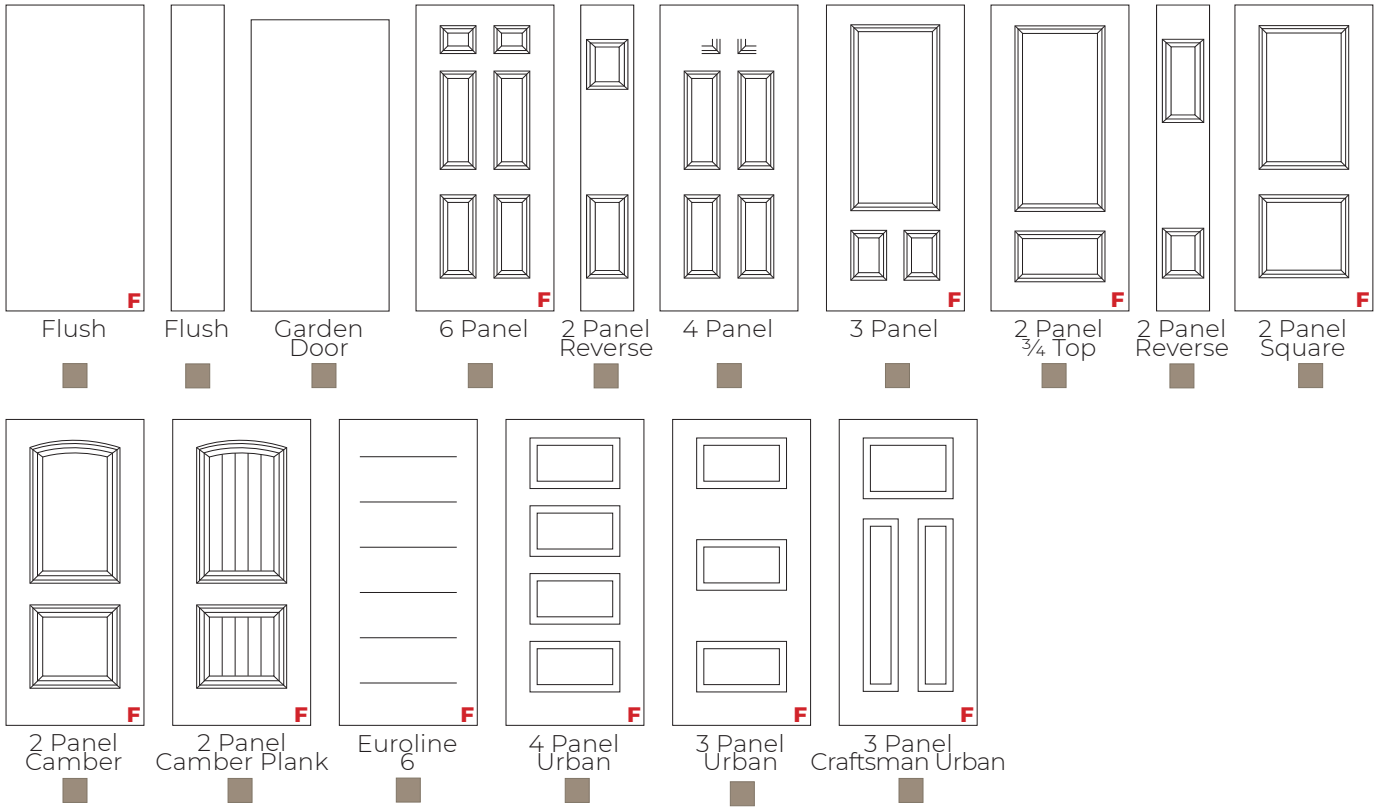

Standard Embossment

HD Embossment

Details Embossment

Urban Embossment

Euroline Embossment

STEEL DOORS

6'8" DOORS

7'0" DOORS