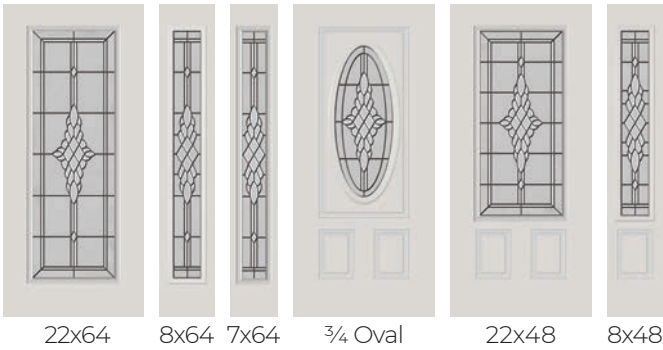

DOORGLASS DECORATIVE