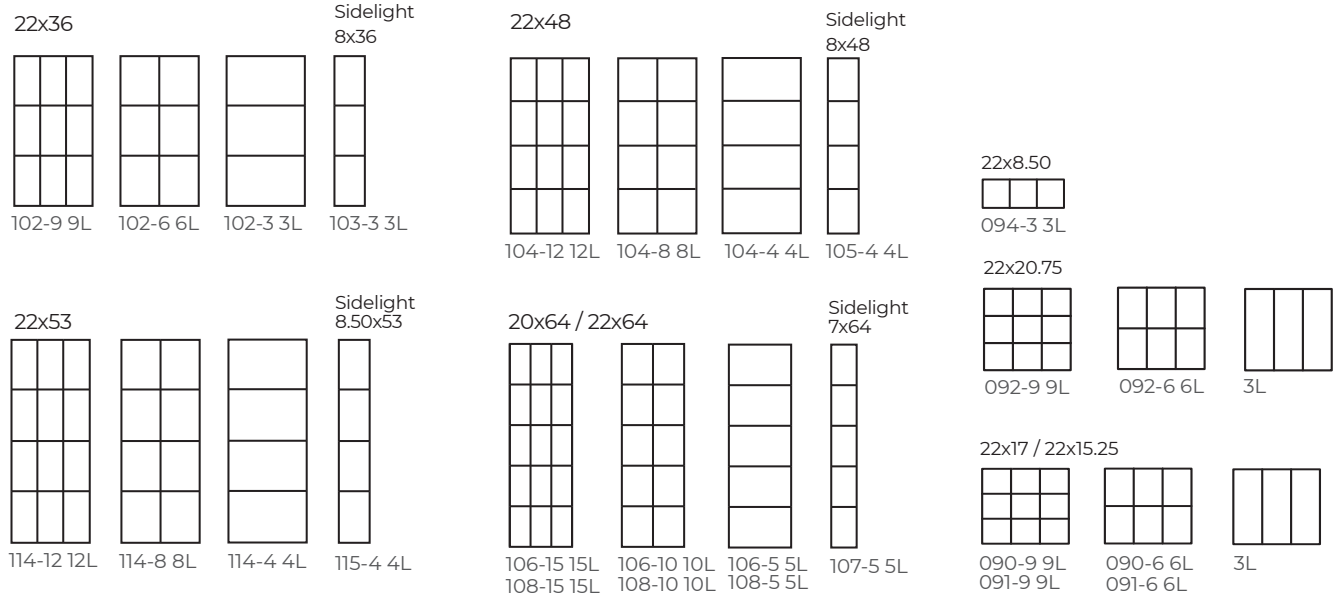

3 Choose your DOOR CONFIGURATION