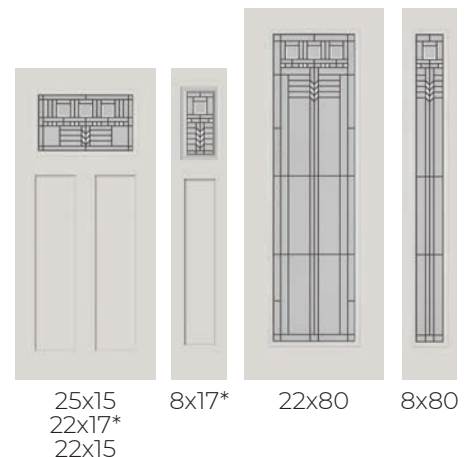

DOORGLASS DECORATIVE

* Clear glass only
Find more in the Product Guide 104-105