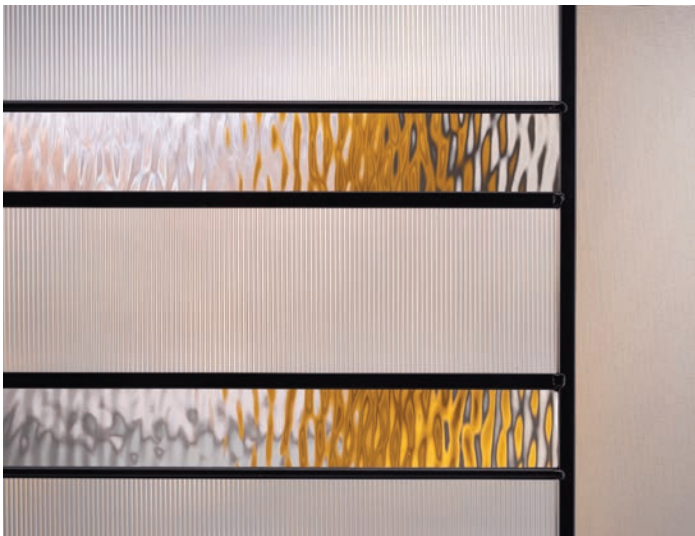

WHAT'S NEW IN DOORGLASS

STYLE & DESIGN

ODL is a leader in decorative doorglass and our assortment of products has grown over the last couple of years with the acquisition of Tru Tech Doors, Verre Select and Robover. With this growth, we have had the pleasure of selecting the best designs from our global portfolio of doorglass.

ODL has added 8 new designs to our doorglass collection. These strikingly beautiful designs range from stunning cameo designs to elegant etched privacy glass. We are always looking for ways to enhance our doorglass offering with on trend designs that are what people are looking for.