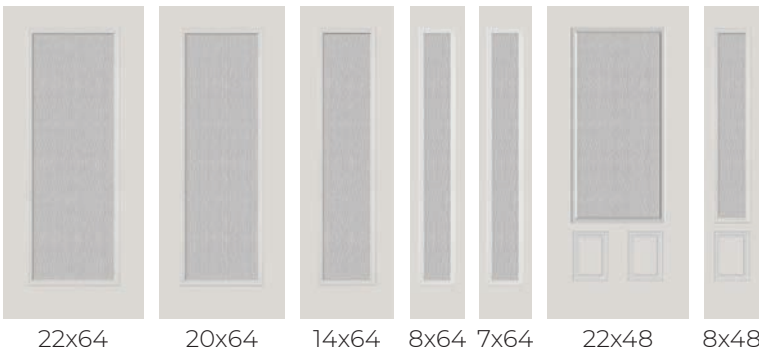

DOORGLASS PERSPECTIVES