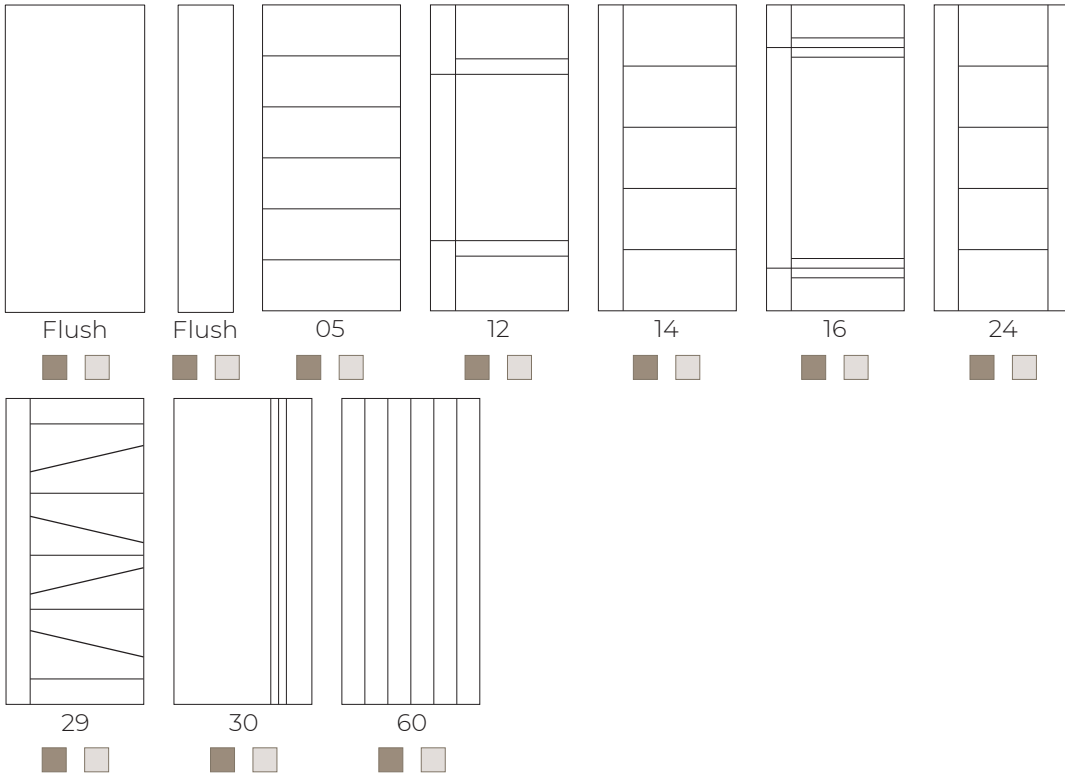

6'8" DOORS

8'0" DOORS

Fine Grain
Satin Smooth