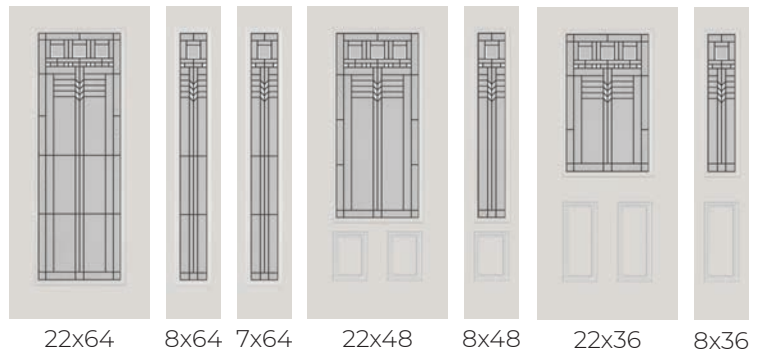

DOORGLASS DECORATIVE

* Clear glass only
Find more in the Product Guide 104-105