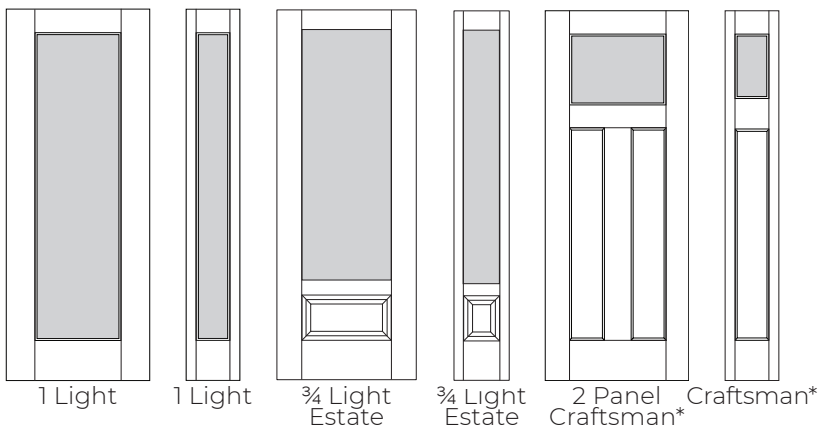

6'8" DOORS

8'0" DOORS

* Available in Micro-Granite, Rain, and Vapour only
Find more in the Product Guide 100

FLUSH GLAZED

NEW

AVAILABLE IN OCTOBER 2024

DOOR OPTIONS

GRILLES BETWEEN GLASS LOW-E 366