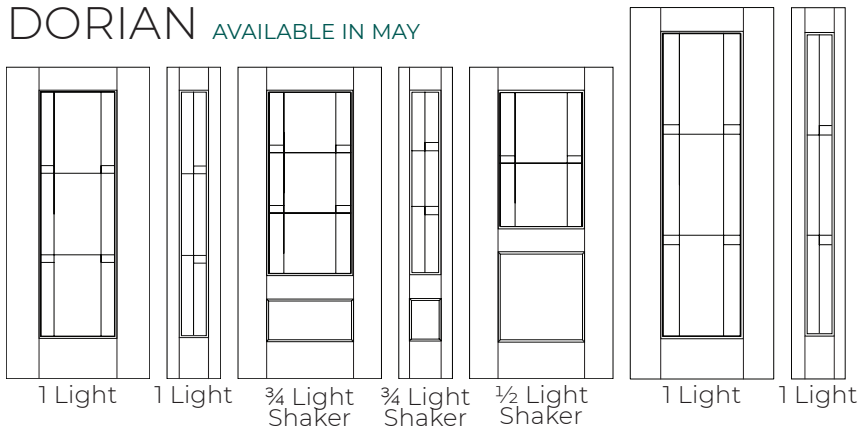

CLEAR LOW-E 366

DOOR OPTIONS

FIBERGLASS DOORS

FLUSH GLAZED STYLIZED

DOOR OPTIONS

DORIAN AVAILABLE IN MAY

See page 31 for close-up details.

MONTEREY