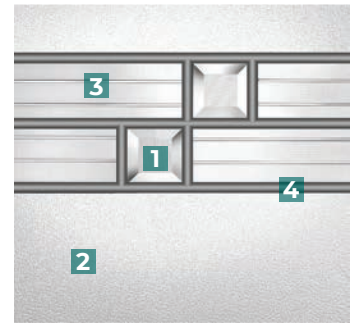

LAST CHANCE DOORGLASS

SWIRL LAST CHANCE

Acid Etched

PRIVACY RATING

25x15
22x17
22x15

LAST CHANCE DOORGLASS

PRIVACY RATING

- 1. Micro-Cubed Bevels
- 2. Micro-Granite Glass
- 3. Linea Glass
- 4. Pewter Aluminum Caming