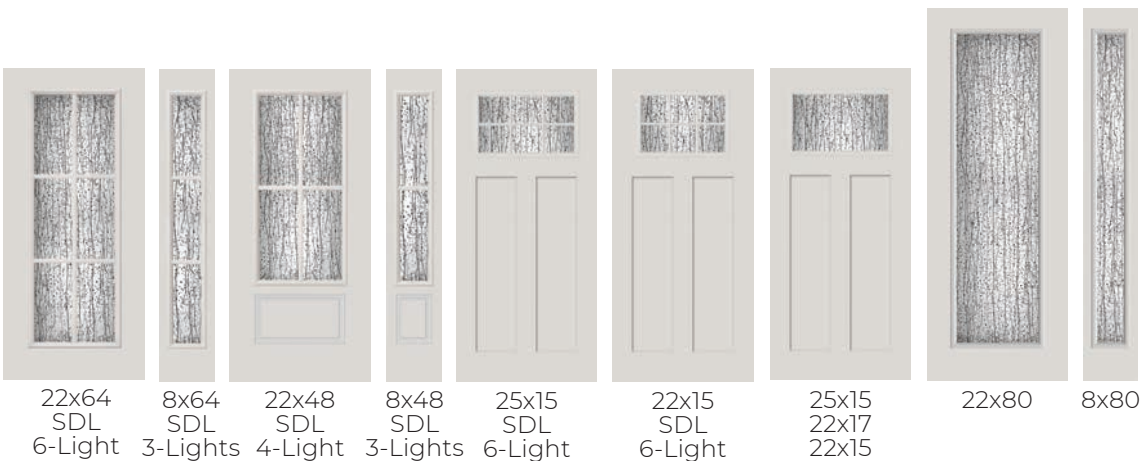

1. Textured Glass
2. Black Ceramic Frit

DOORGLASS DECORATIVE