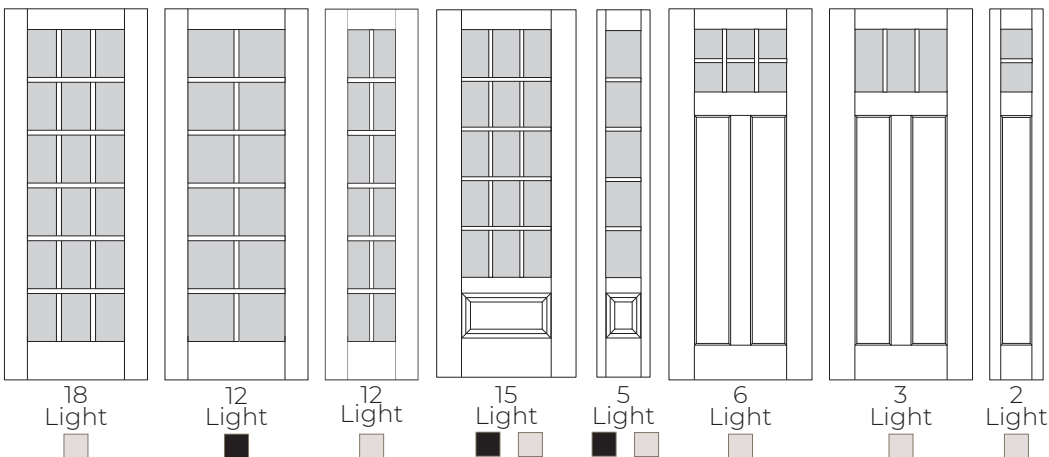

White Bar

Black Bar

6'8" DOORS

8'0" DOORS

Black 
White 

FIBERGLASS DOORS

All options available in both 5/8" and 7/8" Bar Width
Find more in the Product Guide 104-105

FLUSH GLAZED

BLINDS LOW-E 366

DOOR OPTIONS

White Blinds

Slate Gray Blinds

FIBERGLASS DOORS

SIMULATED DIVIDED LIGHT KITS

Add a modern touch with our wide bar kits or keep things traditional by choosing one of the many narrow-bar configurations. SDLs are sold separately. SDL narrow bar configurations shown are sold as cut to size kits. Wide bar SDLs are sold at 25" lengths for customers to cut to size, to desired length to match the door.