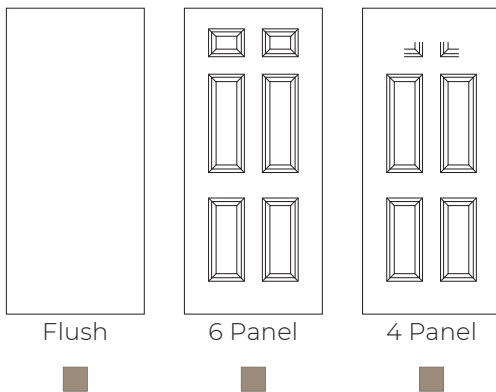

Flush

6 Panel

4 Panel

Wood Edge ■

STEEL DOORS