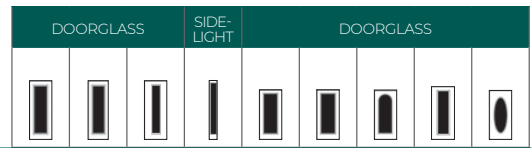

STYLIZED DOORGLASS

PRODUCT GUIDES STYLIZED DOORGLASS

DESIGN	PG	CAMING/ FINISH	PRIVACY LEVEL	PRICE	DOORGLASS			SIDE- LIGHT	DOORGLASS				
					22x80	20x80	14x80	8x80	22x64	20x64	22x64 RT	14x64	20x56 OVAL
DECORATIVE DOORGLASS													
AMADEUS	26	Platinum Nickel	High	$$					■				
BRISTOL	27	Satin Nickel	Med	$$	■			■	■	■			
CELEBRATION OCEAN	28	Platinum Nickel	Low	$									
COURTYARD	29	Flat Patina	Max	$$	■			■	■				
CROSSWALK	30	Platinum Nickel	High	$	■			■	■				
DORIAN	31	Black Aluminum	High	$$$	■			■	■				
ENDRICK	32	Black Aluminum	Max	$					■				
EPIC	33	Patina	Max	$$$					■				
EMPIRE	34	Patina	High										
GABRIELLA	35	Silver Aluminum	Max	$					■				
GRACE	36	Platinum Nickel	High	$	■			■	■				
METRO	37	Patina	Max	$$$									
MISTIFY BLACK	38	Ceramic frit	Low	$	■			■	■				
MOHAVE	39	Oil-Rubbed Bronze	Med	$$$	■			■	■	■			
MONTEREY	40	Patina	High	$$$					■				
NEO	41	Patina	High	$$$									
NOUVEAU	42	Patina	Low	$$					■	■			■
		Platinum Nickel	Low	$$					■	■			■
OAK PARK	43	Patina	Low	$$$	■			■	■				
PARIS	44	Patina	Med	$$$$	■			■	■				
RODIN	45	Platinum Nickel	High										
TOPAZ	46	Patina	Max	$					■	■			
WATERSIDE	47	Black Chrome	High	$$$	■			■	■	■			
WHISTLER	48	Patina	Max	$$					■