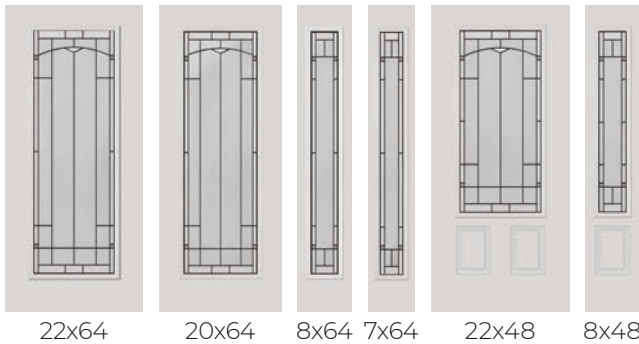

DOORGLASS DECORATIVE