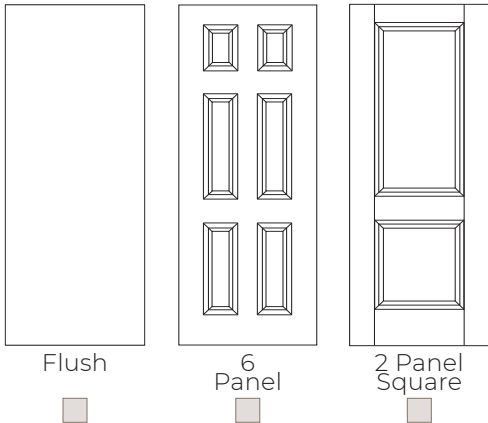

FIBERGLASS DOORS

Rift Cut
Edge Embossment

Satin Smooth
Edge Embossment

6'8" DOORS

7'0" DOORS

8'0" DOORS

Rift Cut Texture
 Satin Smooth Texture

SHAKER