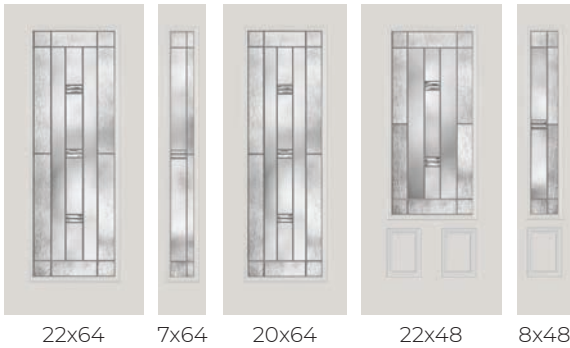

1. Texture enclosed in glass
2. Patina Caming

PRIVACY RATING

LAST CHANCE DOORGLASS

* Only 7x64 has caming

These styles and sizes are available while supplies last

LAST CHANCE HEIRLOOMS

- 1. Clear Bevels
- 2. Granite Glass
- 3. Glue Chip Glass
- 4. Satin Nickel Caming

LAST CHANCE DOORGLASS

* Clear Glass Only
 These styles and sizes are available while supplies last

MATHEUS LAST CHANCE

PRIVACY RATING

1. Micro-Cubed Glass
2. Clear Bevels
3. Rain Glass
4. Micro-Granite Glass
5. Pewter Aluminum Caming
6. Silver Aluminum Caming