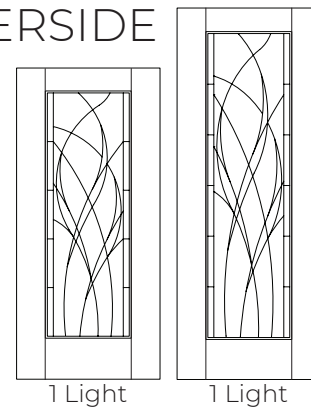

WATERSIDE

See page 47 for close-up details.

FIBERGLASS DOORS