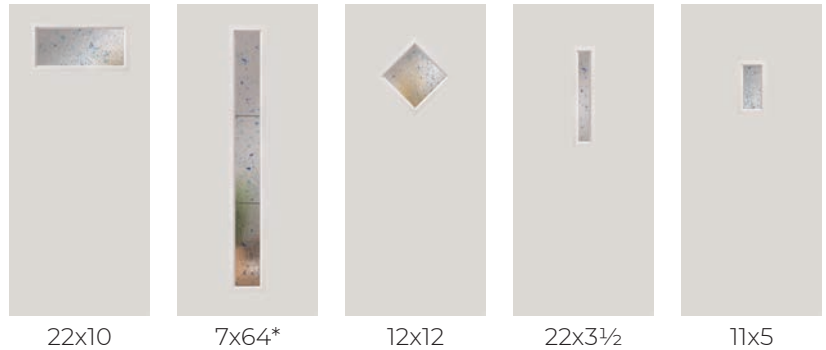

Texture enclosed in glass

*7x64 has satin nickel caming