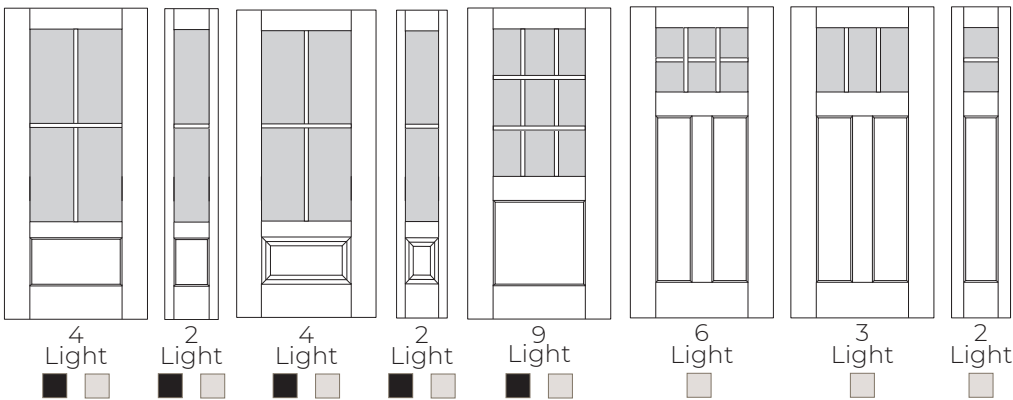

FLUSH GLAZED

NEW

AVAILABLE IN OCTOBER 2024

DOOR OPTIONS

GRILLES BETWEEN GLASS LOW-E 366

6'8" DOORS

8'0" DOORS

Black
White

FIBERGLASS DOORS

All options available in both 5/8" and 7/8" Bar Width
Find more in the Product Guide 104-105