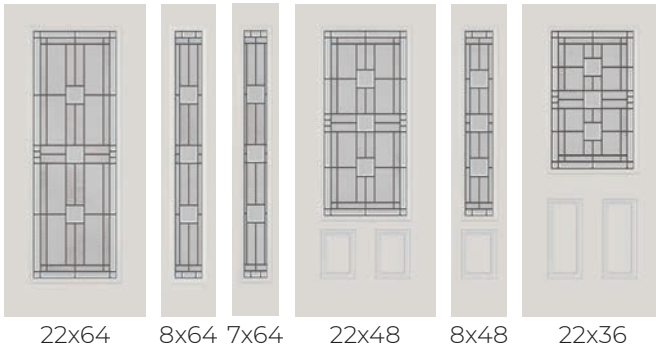

DOORGLASS DECORATIVE