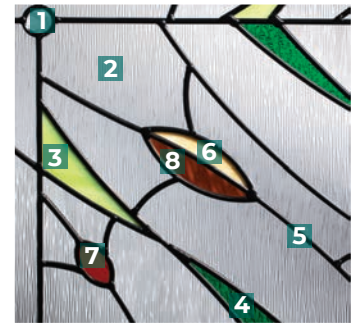

22x64

7x64

22x48