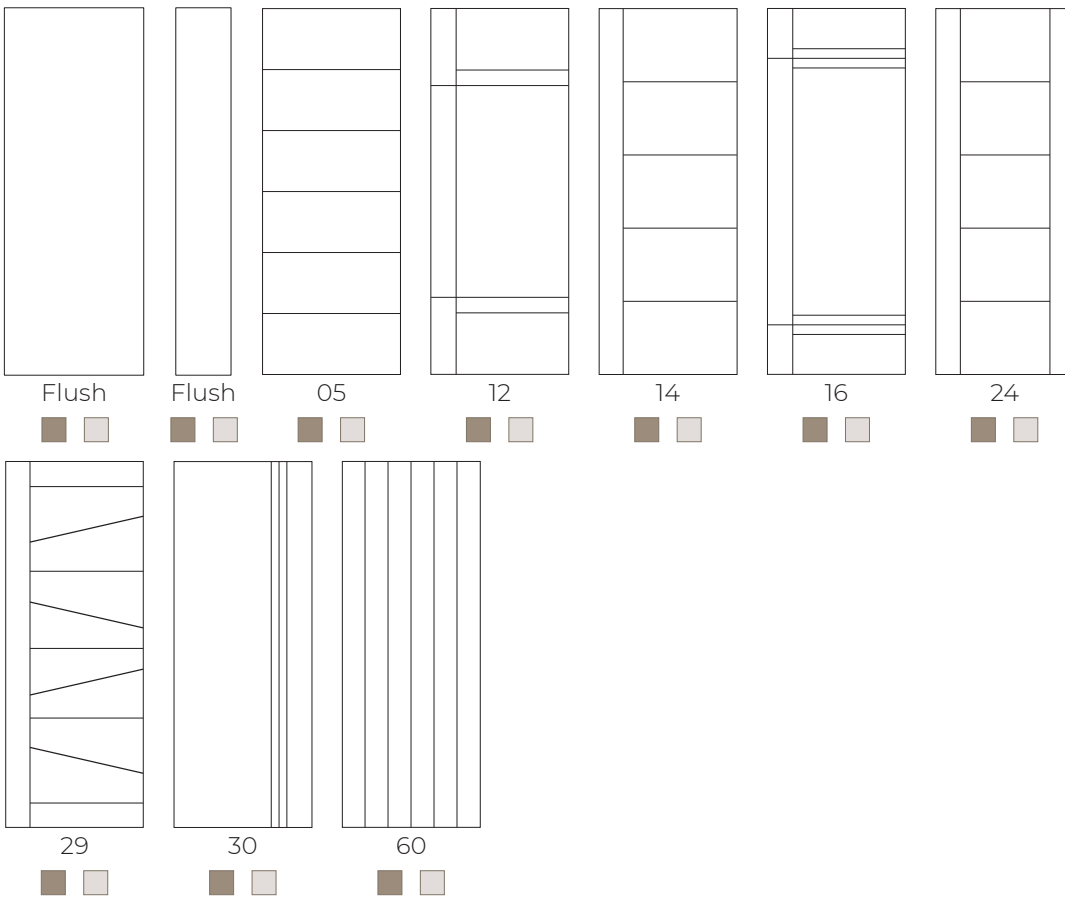

Fine Grain

Satin Smooth

6'8" DOORS

8'0" DOORS

Fine Grain 
 Satin Smooth 

STEEL DOORS

DOOR OPTIONS

In our diverse steel door lineup, we cater to both traditional and modern preferences, offering a wide array of panel details. Whether you prioritize cost-effectiveness or seek a door with numerous features, our selection ensures you'll find the perfect fit for your entryway.