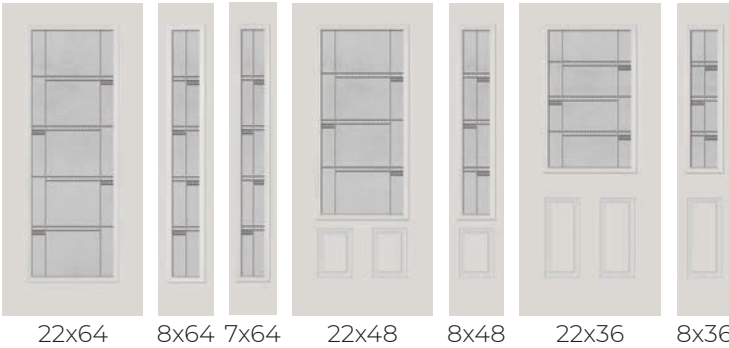

DOORGLASS DECORATIVE