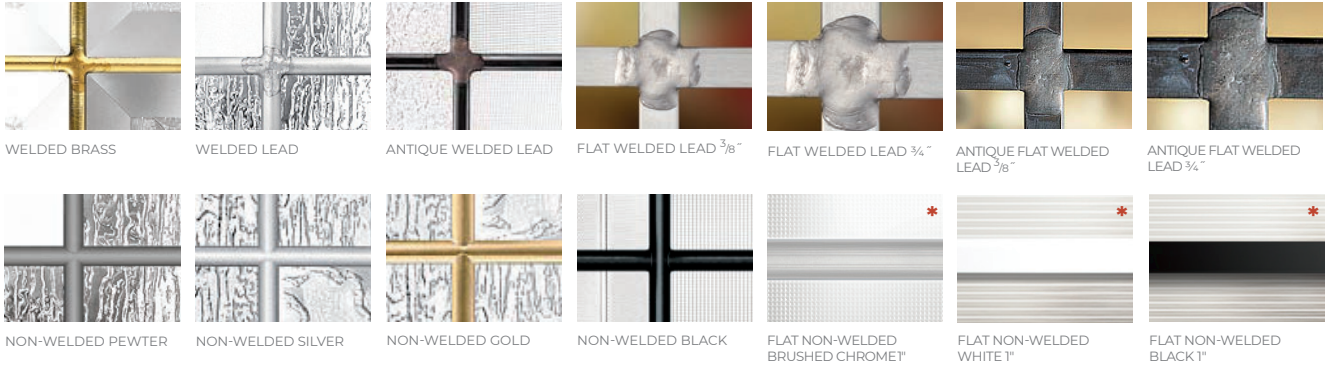

2 Choose your CAMING

* Flat Non-Welded 1" only available in some configurations.

3 Choose your DOOR CONFIGURATION

4 Choose your FRAME

URBAN FRAME

INTERIOR SIDE

EXTERIOR SIDE

ALUMINIUM: PVC interior