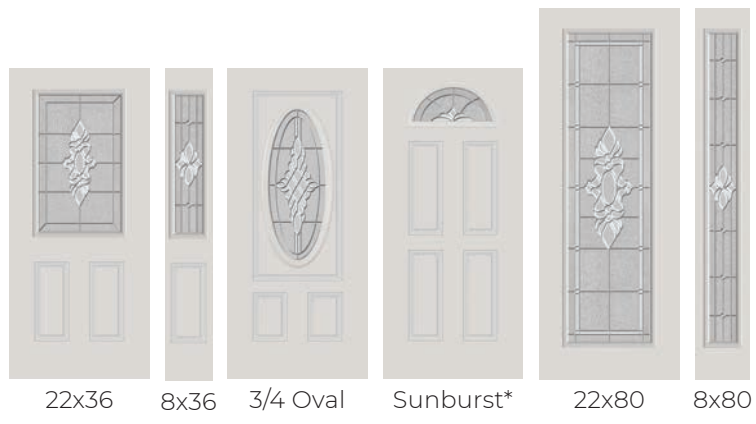

1. Texture enclosed in glass
2. Patina Caming

PRIVACY RATING

LAST CHANCE DOORGLASS

* Only 7x64 has caming

These styles and sizes are available while supplies last

LAST CHANCE HEIRLOOMS

- 1. Clear Bevels
- 2. Granite Glass
- 3. Glue Chip Glass
- 4. Satin Nickel Caming

LAST CHANCE DOORGLASS

* Clear Glass Only
 These styles and sizes are available while supplies last

MATHEUS LAST CHANCE

PRIVACY RATING

1. Micro-Cubed Glass
2. Clear Bevels
3. Rain Glass
4. Micro-Granite Glass
5. Pewter Aluminum Caming
6. Silver Aluminum Caming