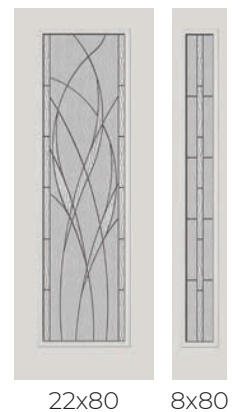

DOORGLASS DECORATIVE

* Clear glass only
Find more in the Product Guide 104-105