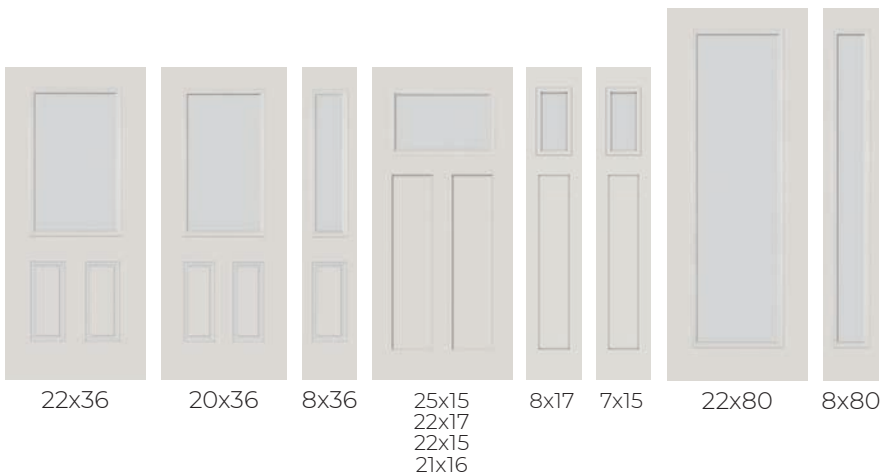

DOORGLASS LIGHTSCAPES