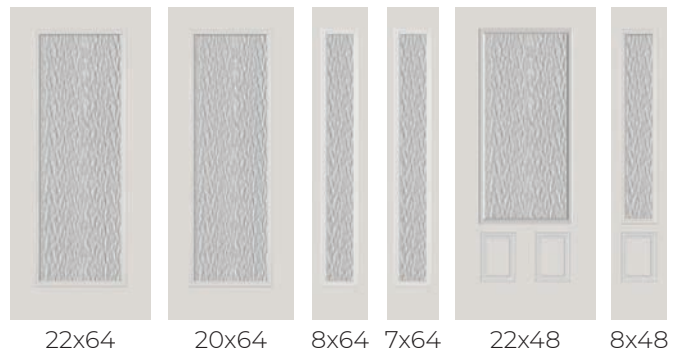

PRIVACY RATING

DOORGLASS PERSPECTIVES

SPOTLIGHTS® DOORGLASS

DESIGN THE DOOR THAT FITS YOUR STYLE

Spotlights are true to the character of your home's aesthetics. A variety of glass designs and textures, including Celebration Ocean, Chinchilla, Circuit, Clear & Low-E, Cubed, Frosted and Rain, and an architecturally authentic modern frame profile create the minimalist aesthetic and functional attributes you're wanting in your home.