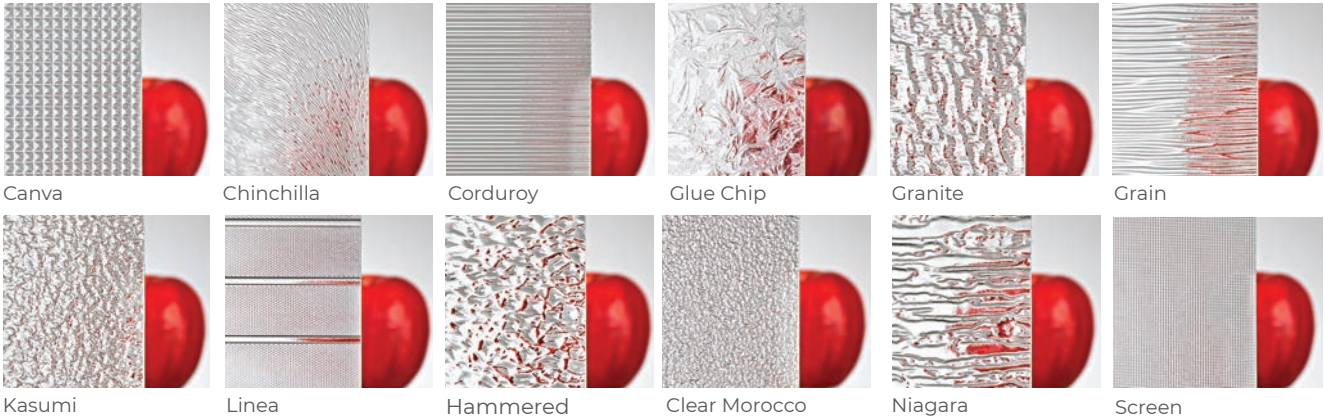

STEPS TO FOLLOW:

1 Glass

CHINCHILLA

2 Caming

NON-WELDED SILVER

3 Configuration

106-10

4 Frame

EXECUTIVE PVC FRAME

CUSTOM DOORGLASS

1 Choose your GLASS

THE OBJECT SHOWN BEHIND THE GLASS IS AT 24" DISTANCE.

Canva

Chinchilla

Corduroy

Glue Chip