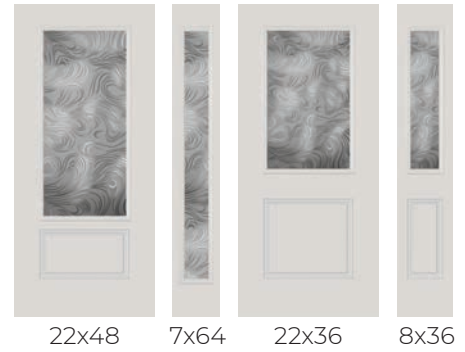

25x15
22x17
22x15

LAST CHANCE DOORGLASS