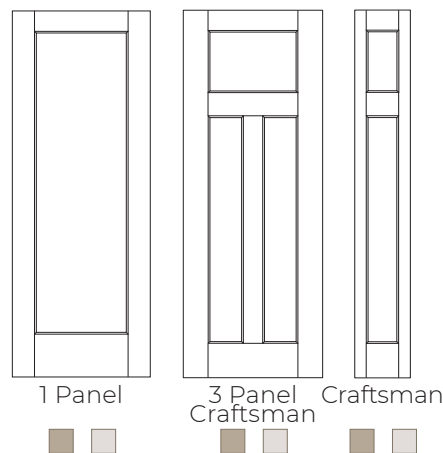

Rift Cut
Shaker Embossment

Satin Smooth
Shaker Embossment

FIBERGLASS DOORS

6'8" DOORS

8'0" DOORS

DENTIL SHELVES

Rift Cut Texture
Satin Smooth Texture

FLUSH GLAZED