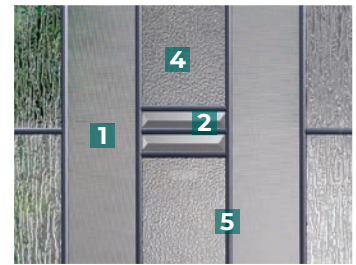

1. Texture enclosed in glass
2. Patina Caming

PRIVACY RATING

LAST CHANCE DOORGLASS

* Only 7x64 has caming

These styles and sizes are available while supplies last

LAST CHANCE HEIRLOOMS

- 1. Clear Bevels
- 2. Granite Glass
- 3. Glue Chip Glass
- 4. Satin Nickel Caming

LAST CHANCE DOORGLASS

* Clear Glass Only
 These styles and sizes are available while supplies last

MATHEUS LAST CHANCE

PRIVACY RATING

1. Micro-Cubed Glass
2. Clear Bevels
3. Rain Glass
4. Micro-Granite Glass
5. Pewter Aluminum Caming
6. Silver Aluminum Caming