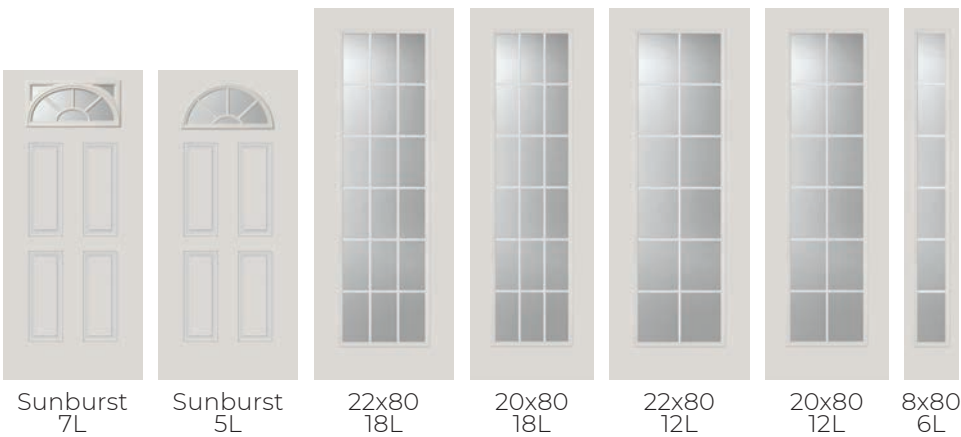

DOORGLASS GRILLES BETWEEN GLASS

EXTERNAL GRILLES

DOORGLASS EXTERNAL GRILLES

Clear/Low-E

Micro-Granite

Rain

DOORGLASS EXTERNAL GRILLES

CLEAR GLASS