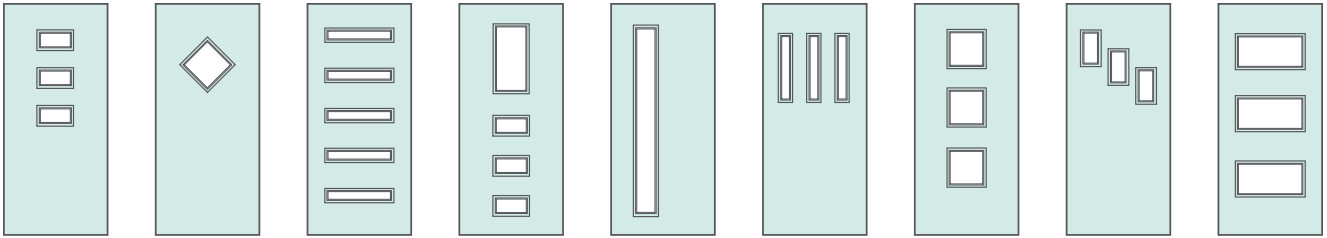

CELEBRATION OCEAN

*7x64 has satin nickel caming