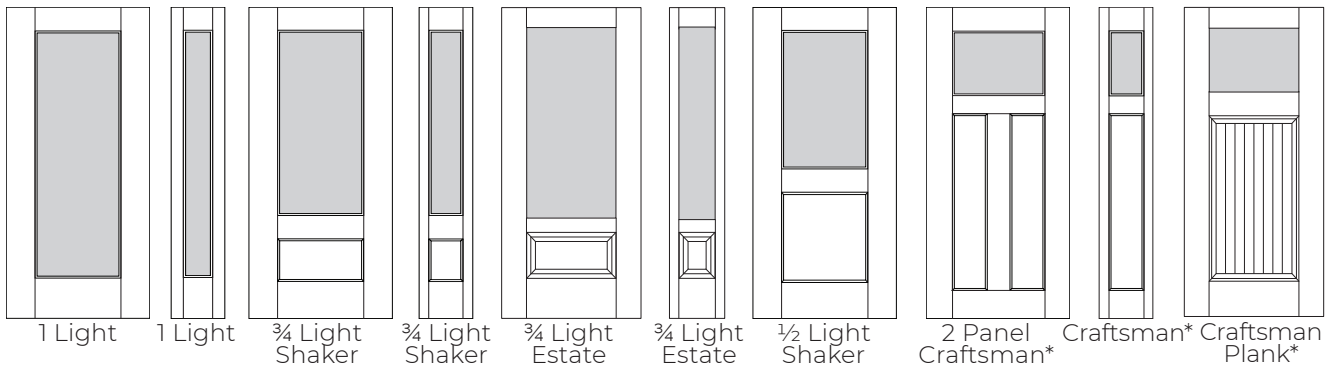

BLANCA LOW-E 366

MICRO-GRANITE LOW-E 366

RAIN LOW-E 366

VAPOUR LOW-E 366

6'8" DOORS

8'0" DOORS

* Available in Micro-Granite, Rain, and Vapour only
Find more in the Product Guide 100