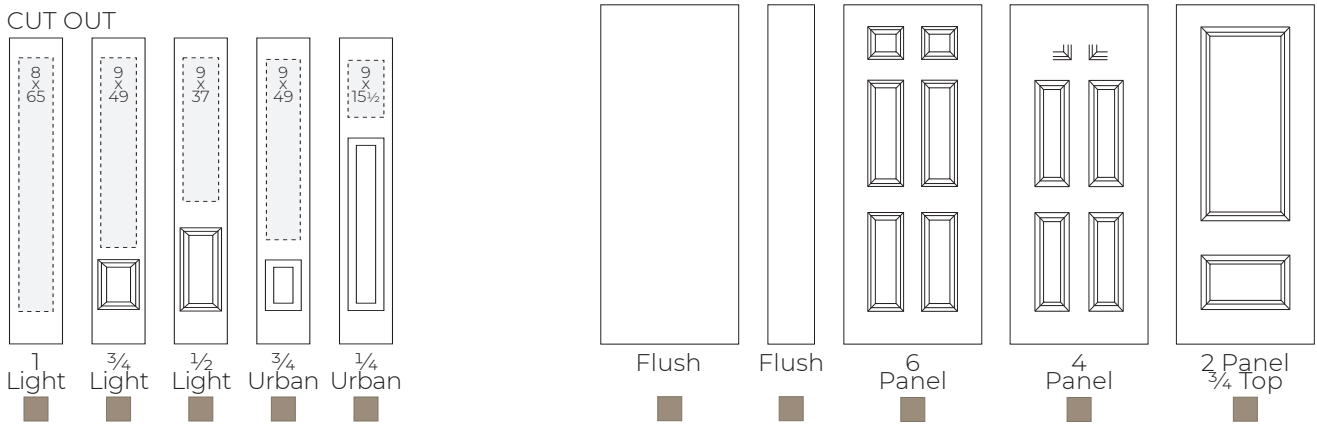

Standard Embossment

HD Embossment

Details Embossment

Urban Embossment

Euroline Embossment

STEEL DOORS

6'8" DOORS

7'0" DOORS