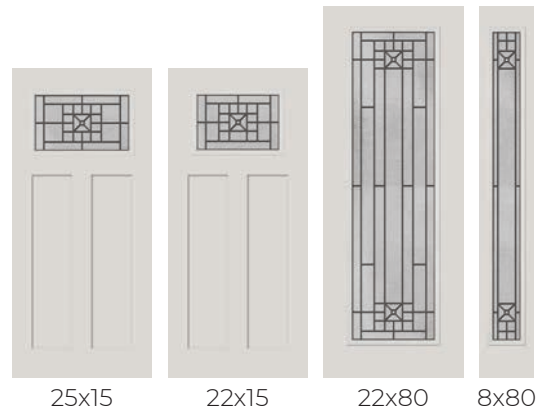

DOORGLASS DECORATIVE

WATCH THE VIDEO
or visit canada.odl.com/courtyard

COURTYARD

- 1. Granite Glass
- 2. Flat Patina Caming

PRIVACY RATING

NONE LOW MED HIGH **MAX**

DOORGLASS DECORATIVE

CROSSWALK