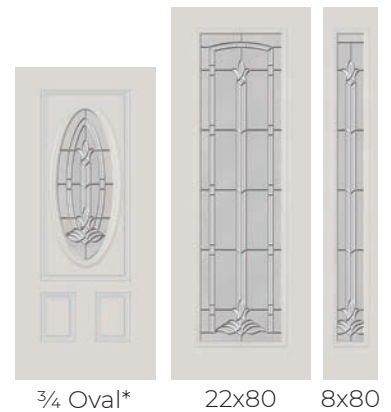

DOORGLASS DECORATIVE

* Clear glass only
Find more in the Product Guide 104-105