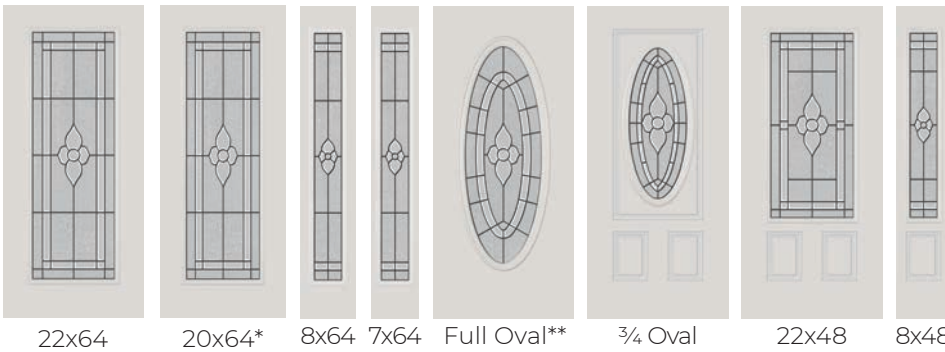

PRIVACY RATING

DOORGLASS DECORATIVE

1. Glue Chip Glass
2. Clear Bevels
3. Platinum Nickel Caming
4. Patina Caming

* Platinum nickel only
** Clear glass only