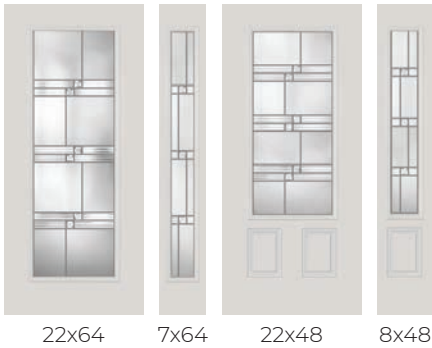

LAST CHANCE DOORGLASS

SWIRL LAST CHANCE

Acid Etched

PRIVACY RATING

25x15
22x17
22x15

LAST CHANCE DOORGLASS

PRIVACY RATING

- 1. Micro-Cubed Bevels
- 2. Micro-Granite Glass
- 3. Linea Glass
- 4. Pewter Aluminum Caming