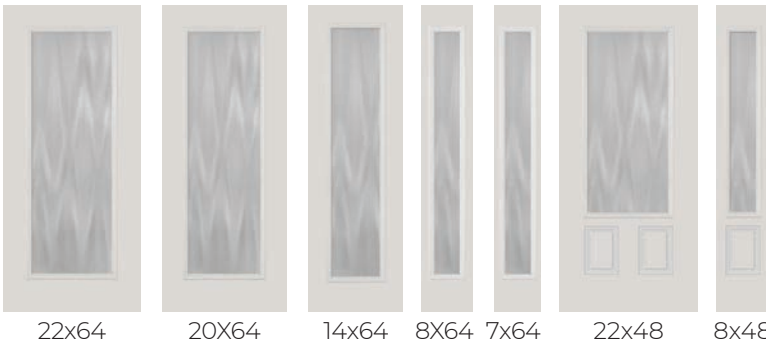

DOORGLASS PERSPECTIVES