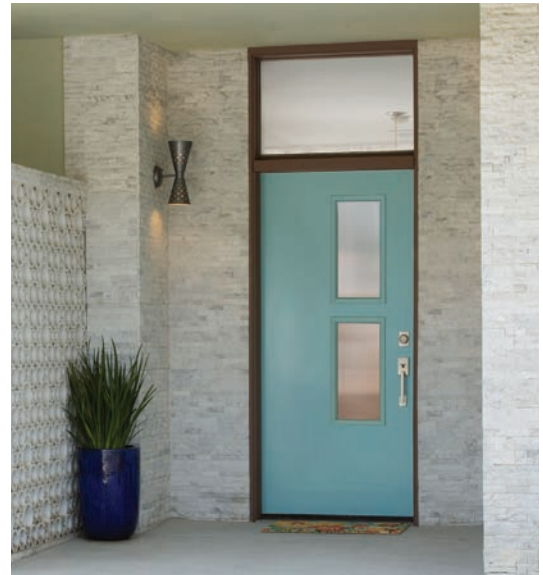

PRIVACY RATING

DOORGLASS PERSPECTIVES

SPOTLIGHTS® DOORGLASS

DESIGN THE DOOR THAT FITS YOUR STYLE

Spotlights are true to the character of your home's aesthetics. A variety of glass designs and textures, including Celebration Ocean, Chinchilla, Circuit, Clear & Low-E, Cubed, Frosted and Rain, and an architecturally authentic modern frame profile create the minimalist aesthetic and functional attributes you're wanting in your home.