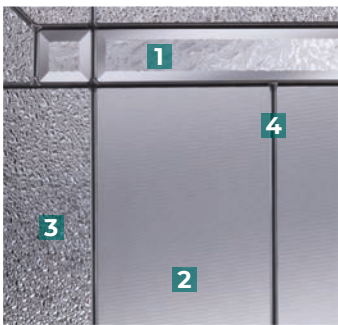

DOORGLASS DECORATIVE

WATCH THE VIDEO
or visit canada.odl.com/rodin

NEW RODIN

- 1. Glue Chip Bevels
- 2. Micro-Cubed Glass
- 3. Hammered Glass
- 4. Platinum Nickel Caming

PRIVACY RATING

22x48

8x48

DOORGLASS DECORATIVE