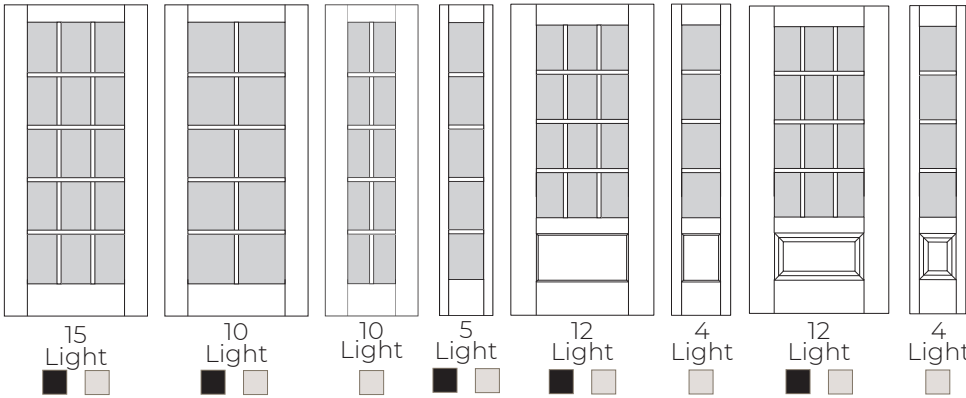

6'8" DOORS

8'0" DOORS

* Available in Micro-Granite, Rain, and Vapour only
Find more in the Product Guide 100

FLUSH GLAZED

NEW

AVAILABLE IN OCTOBER 2024

DOOR OPTIONS

GRILLES BETWEEN GLASS LOW-E 366

White Bar

Black Bar

6'8" DOORS

8'0" DOORS

Black 
White 

FIBERGLASS DOORS

All options available in both 5/8" and 7/8" Bar Width
Find more in the Product Guide 104-105

FLUSH GLAZED