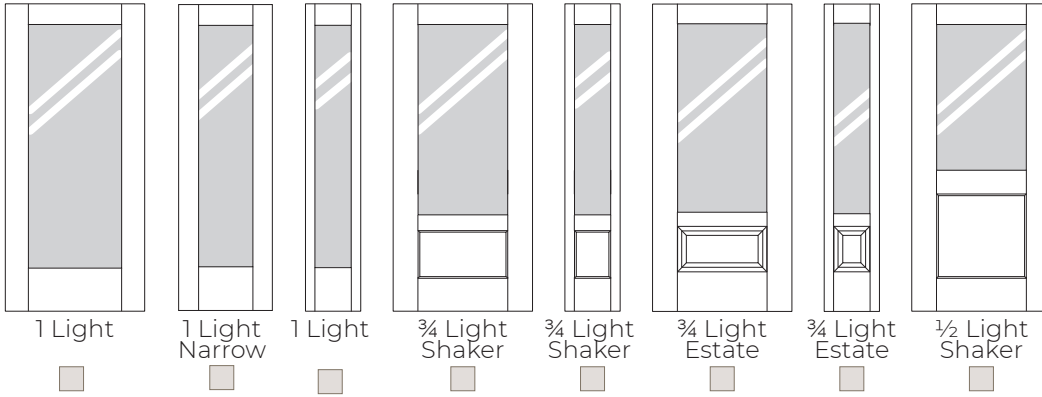

FLUSH GLAZED

CLEAR LOW-E 366

DOOR OPTIONS

FIBERGLASS DOORS