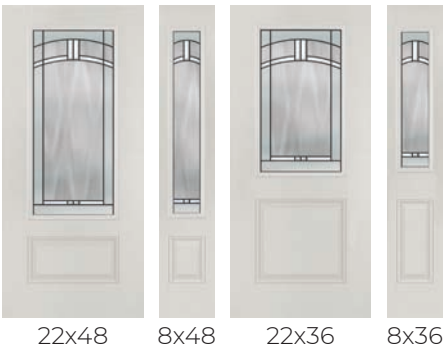

DOORGLASS DECORATIVE