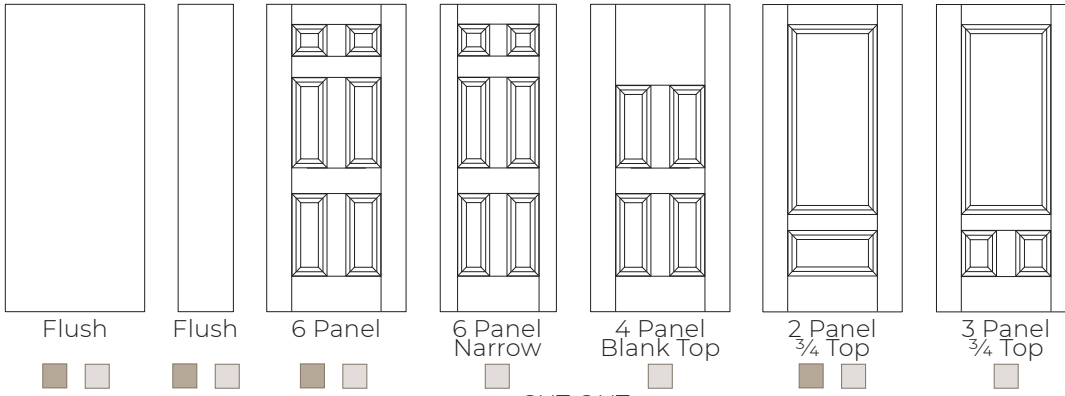

6'8" DOORS

7'0" DOORS