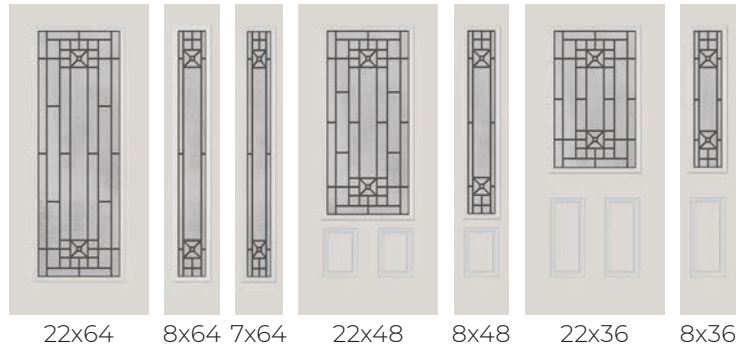

PRIVACY RATING

NONE LOW MED HIGH **MAX**