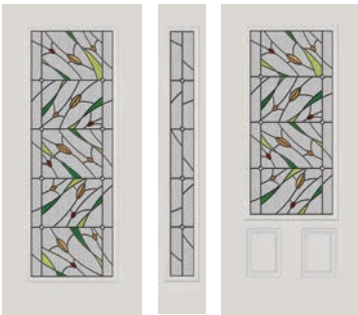

22x64

7x64

22x48