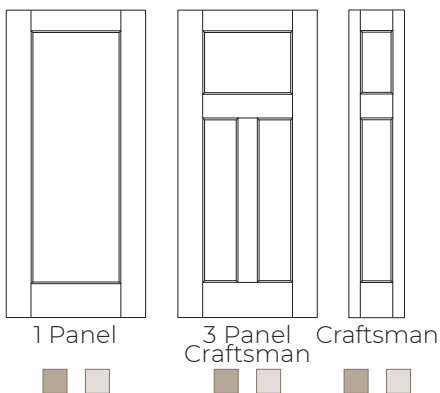

SHAKER

DOOR OPTIONS

Our Shaker door has a clean look with crisp edges, a style which emerged from an arts and crafts movement celebrating the craftsmanship and designs that complement nature with simple lines. This style is also a perfect design for flush glazed doors. That means we have an even greater selection to offer with our well-known insulated glass. It's a deft design approach that eliminates the doorglass frame and provides a clean look with more viewing area.

FIBERGLASS DOORS

6'8" DOORS

8'0" DOORS

DENTIL SHELVES

Rift Cut Texture
Satin Smooth Texture