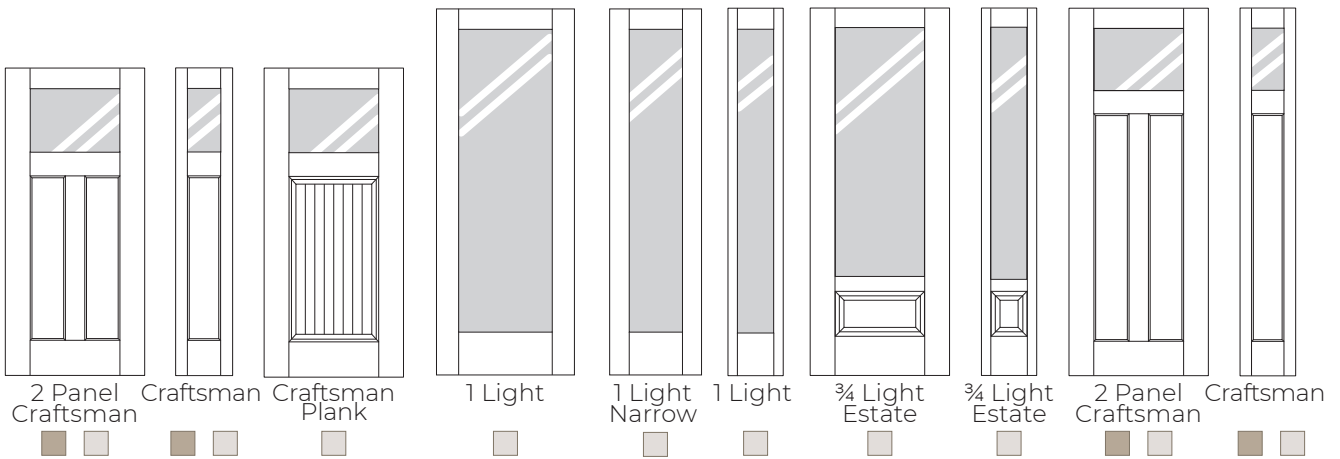

FLUSH GLAZED

CLEAR LOW-E 366

DOOR OPTIONS

FIBERGLASS DOORS