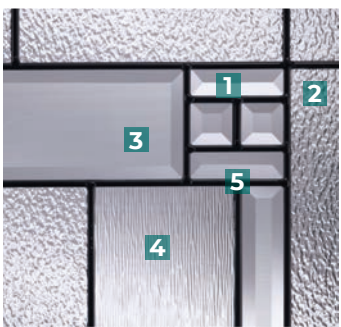

WATCH THE VIDEO
or visit canada.odl.com/epic

EPIC

1. Clear Bevels
2. Granite Glass
3. Micro-Cubed Bevels
4. Streamed Glass
5. Patina Coming